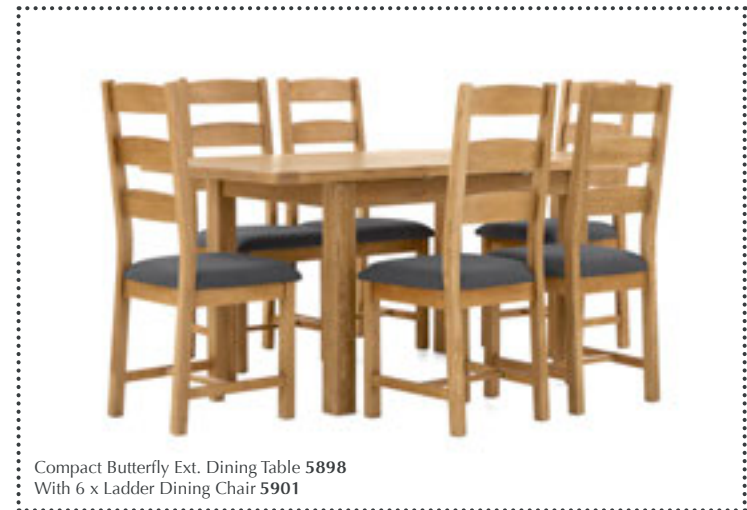

5901 KD

Ladder Chair
W460 x H1090 x D505mm

4367 NA

4367 GR

7698

Button Back Upholstered Chair KD
Natural - Grey - Charcoal
W500 x H1100 x D600mm

Compact Butterfly Ext. Dining Table 5898
With 6 x Ladder Dining Chair 5901