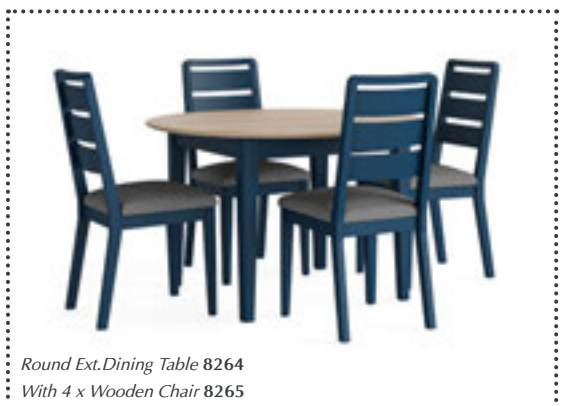

*Round Ext. Dining Table 8264
With 4 x Wooden Chair 8265*