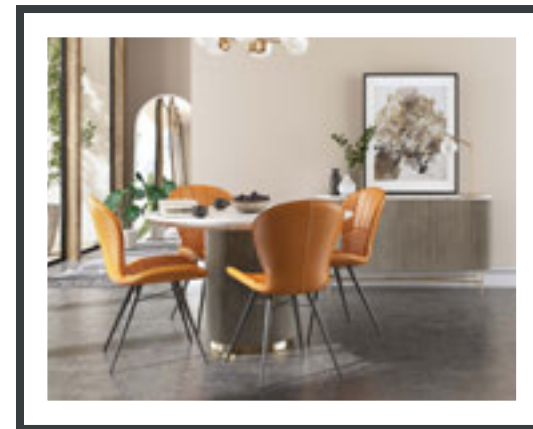

6942

Round Dining Table - Marble Top
W1200 x H760 x D1200mm

7211

6193

7210

Amory Dining Chair
Mustard - Beige - Dark grey
W490 x H880 x D610mm

COLLECTION 313 - Harley

Combining the Mid-Century modern look with a Scandinavian feel, our fluted collection is effortlessly elegant in stunning Acacia wood paired with black streamline handle. The coffee stain gives the range a warm appearance and allows the pieces to transform any interior.