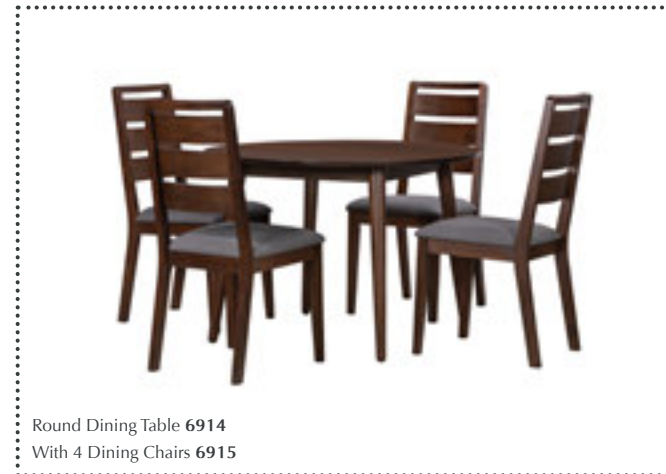

Round Dining Table 6914
With 4 Dining Chairs 6915