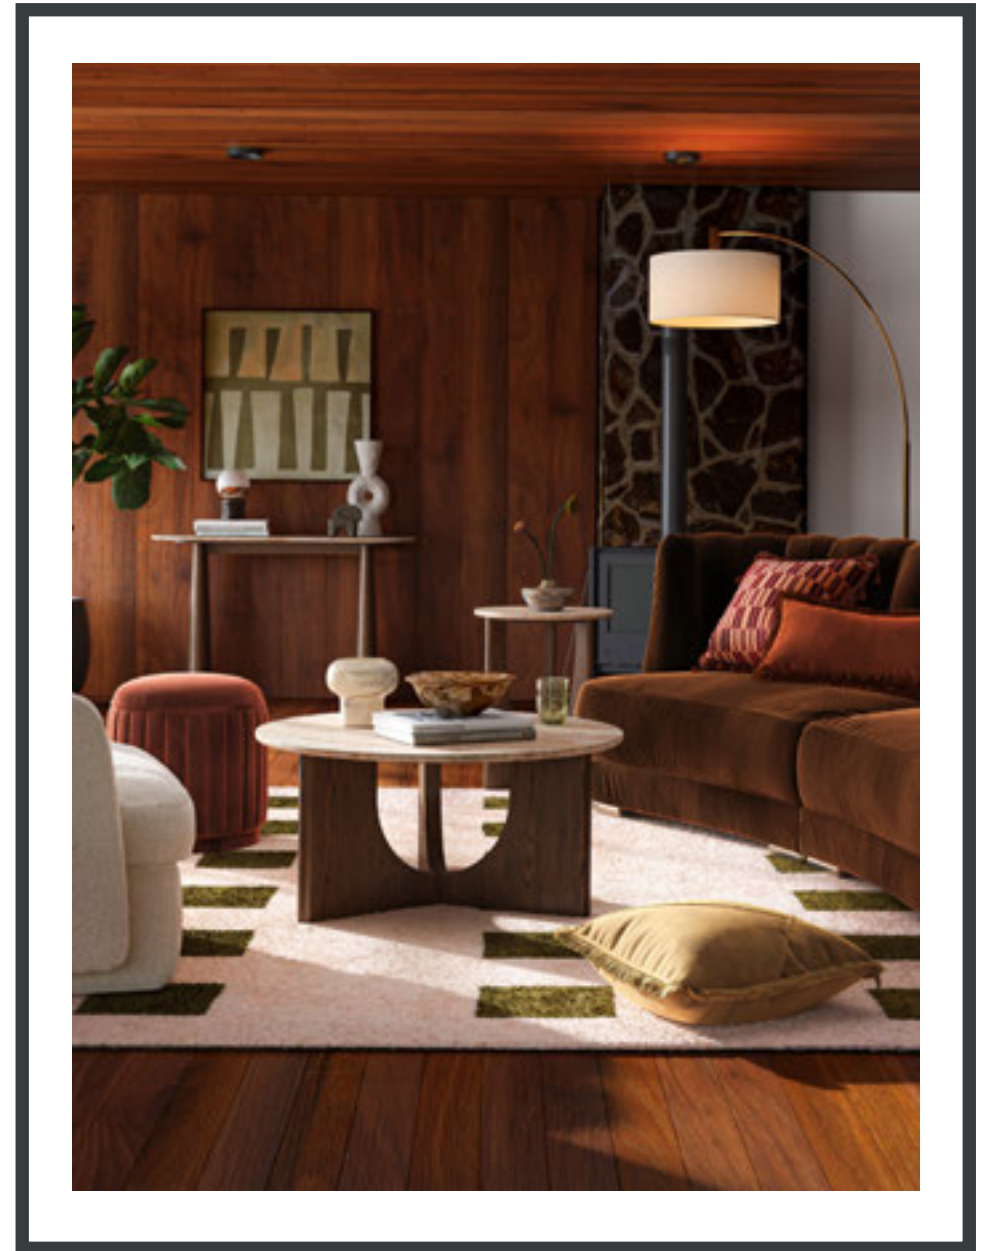

9043

**Coffee Table
With Travertine Top**
W850 x H400 x D850mm

9044

**Console Table
With Travertine Top**
W1200 x H750 x D350mm

Dining & Occasional

9048

Display Cabinet
W900 x H1800 x D380mm

8490